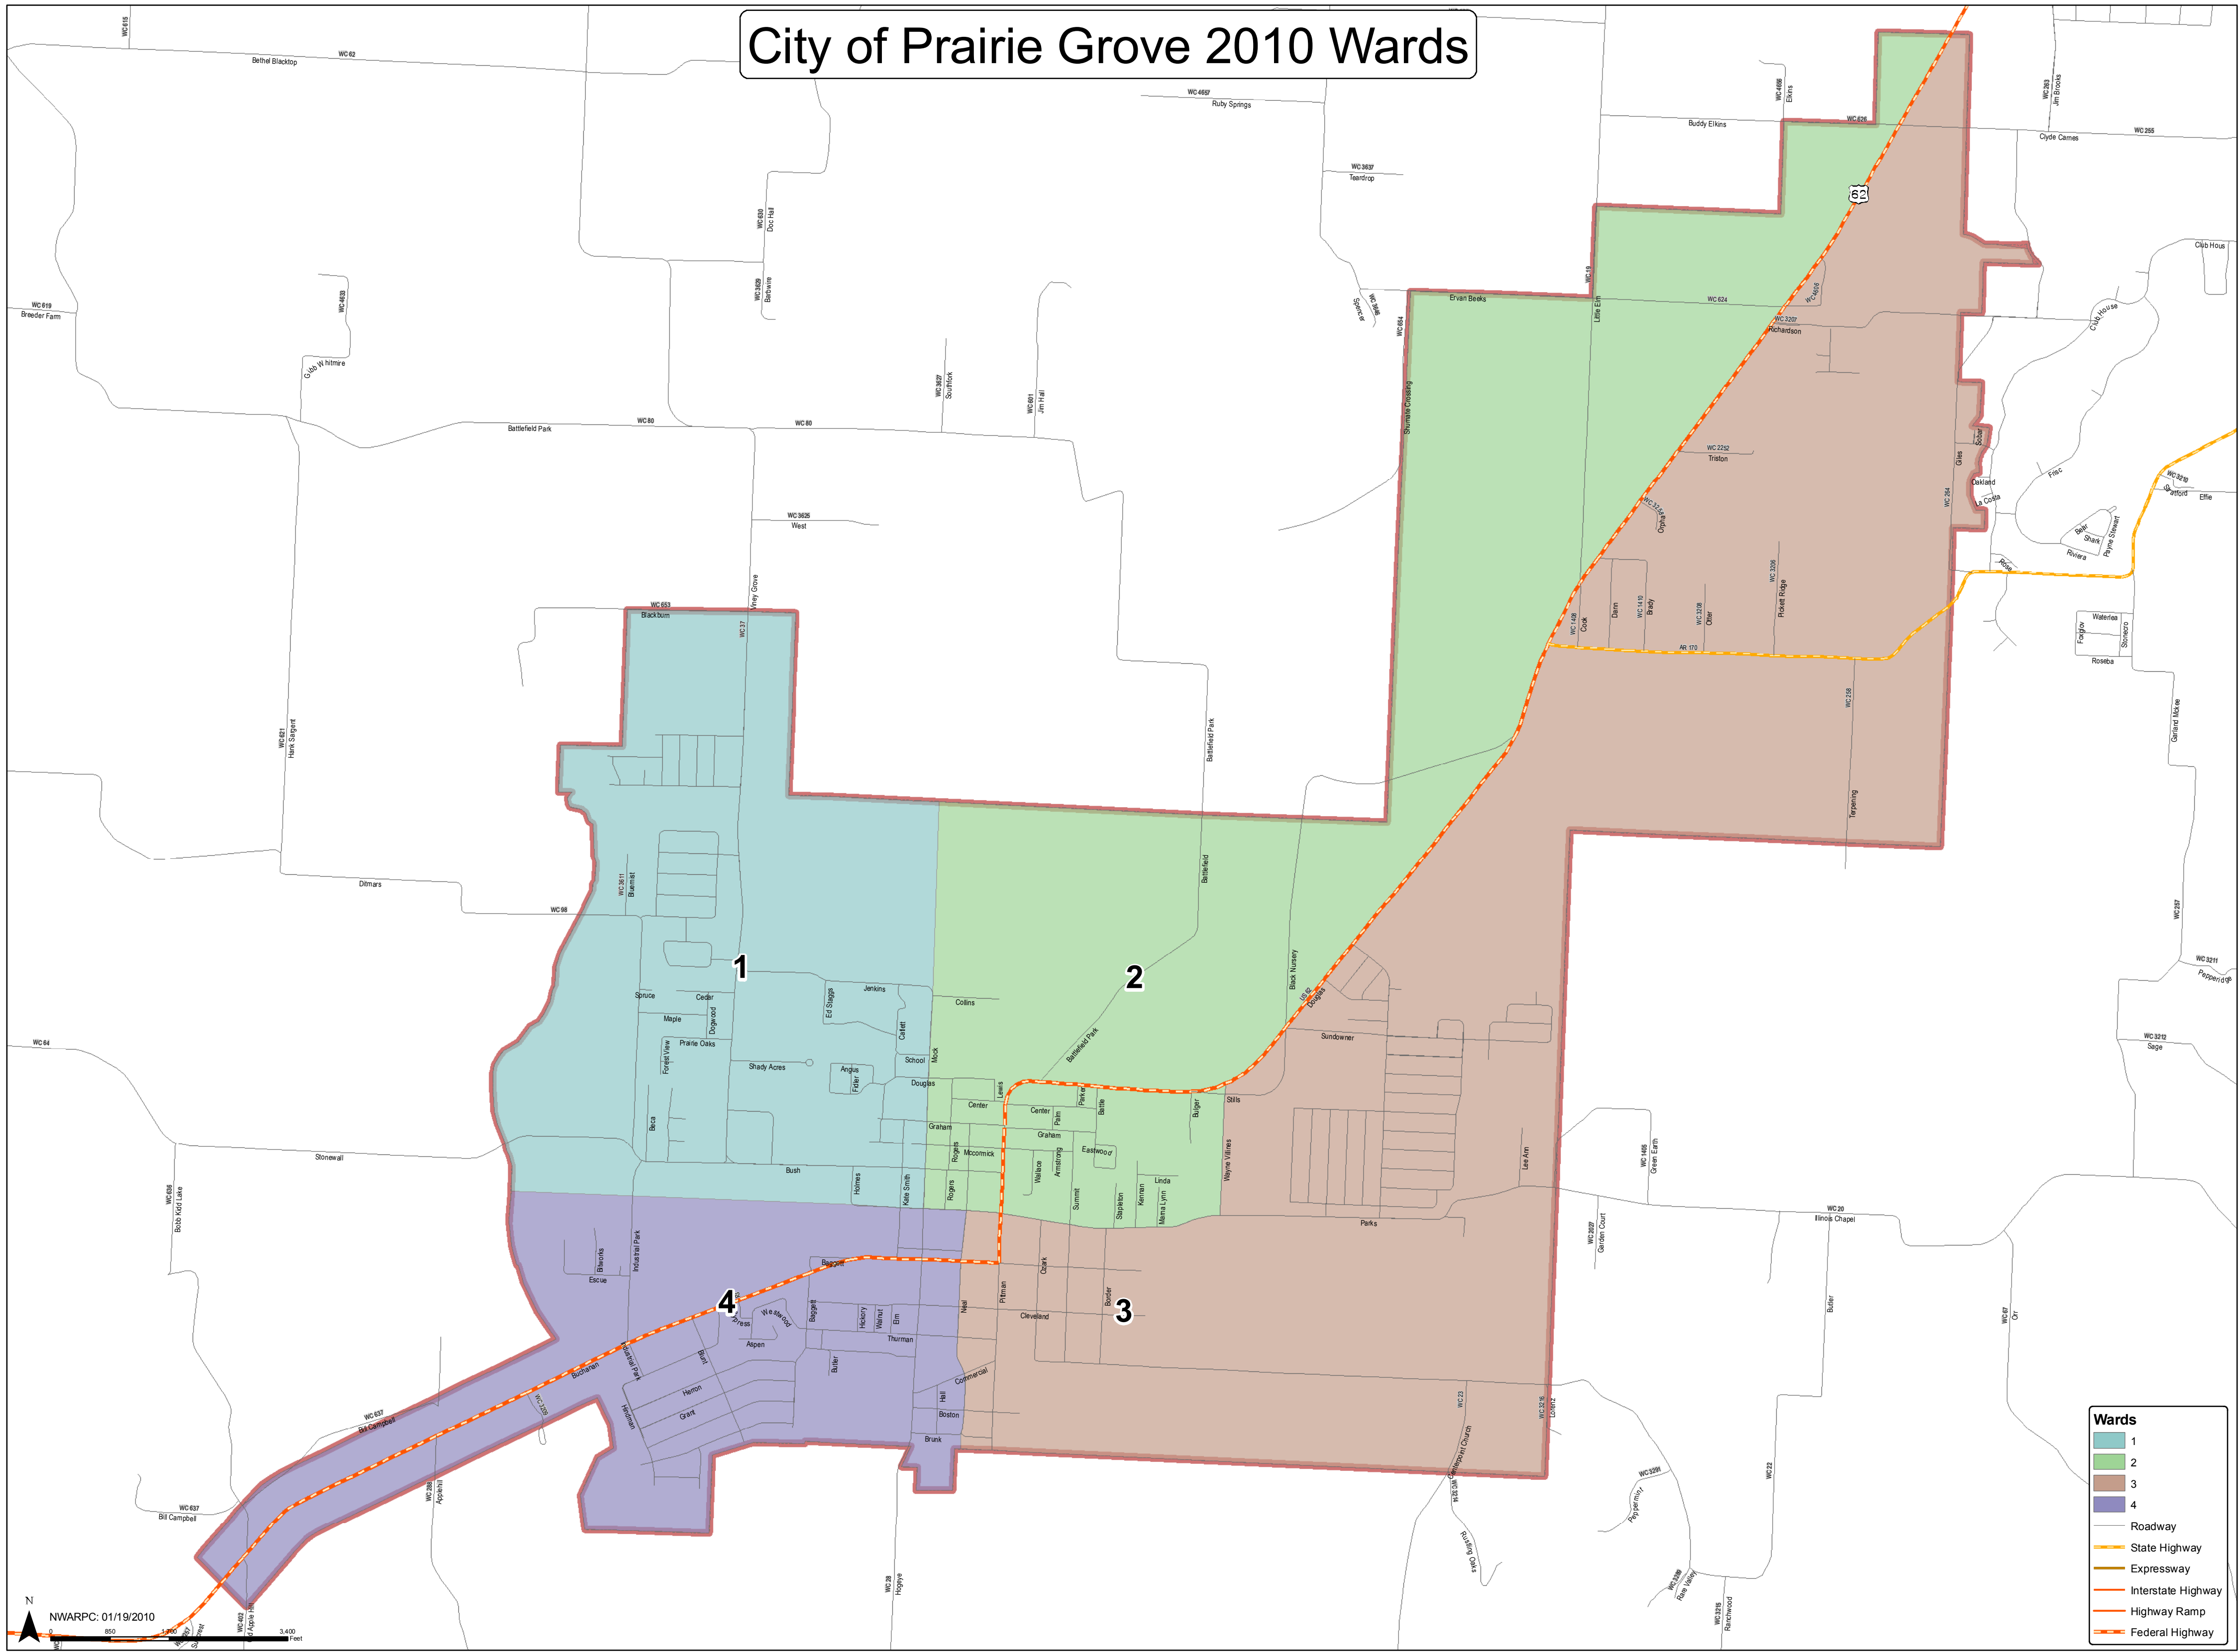

# City of Prairie Grove 2010 Wards

Wards	
<span style="display:inline-block; width:15px; height:15px; background-color:#add8e6;"></span>	1
<span style="display:inline-block; width:15px; height:15px; background-color:#90ee90;"></span>	2
<span style="display:inline-block; width:15px; height:15px; background-color:#d2b48c;"></span>	3
<span style="display:inline-block; width:15px; height:15px; background-color:#9370db;"></span>	4
	Roadway
	State Highway
	Expressway
	Interstate Highway
	Highway Ramp
	Federal Highway